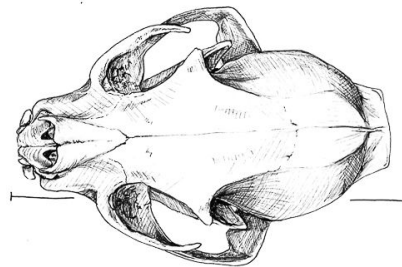

CANADA LYNX

lynx canadensis

• Large, rounded feet with furry pads allow the lynx to walk on the snow surface.

* A key adaptation for hunting Snowshoe hare.

• As a specialist predator of snowshoe hares, the lynx population mirrors the rise and fall of the hare population.

• Lynx are boreal forest dwellers.

dew claw

front claw

rear claw

IDENTIFICATION

• Pelage is greyish-brown in winter and more reddish in color in the summer.

• Tip of tail is completely black.

• Black tufts on tips of ears.

• WEIGHT: 17 to 24 lbs. LENGTH: 30 to 43 in
Butany Finch 13