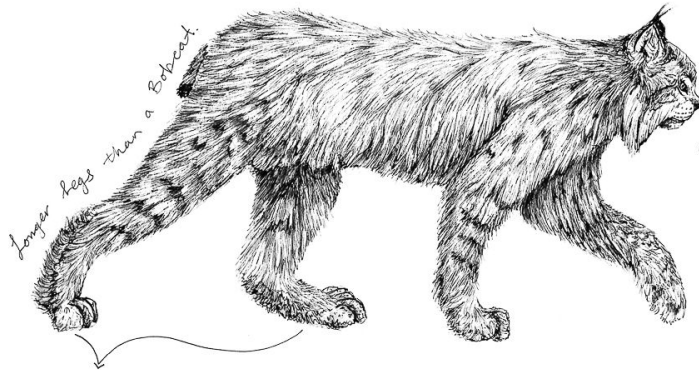

CANADA LYNX

lynx canadensis

• Large, rounded feet with furry pads allow the lynx to walk on the snow surface.

* A key adaptation for hunting Snowshoe hare.

• As a specialist predator of snowshoe hares, the lynx population mirrors the rise and fall of the hare population.

• Lynx are boreal forest dwellers.

dew claw

front claw

rear claw

IDENTIFICATION

• Pelage is greyish-brown in winter and more reddish in color in the summer.

• Tip of tail is completely black.

• Black tufts on tips of ears.

• WEIGHT: 17 to 24 lbs. LENGTH: 30 to 43 in
Butany Finch 13