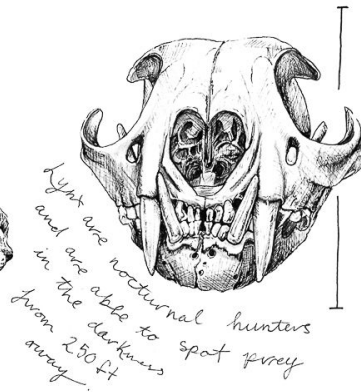

CANADA LYNX

lynx canadensis

• Large, rounded feet with furry pads allow the lynx to walk on the snow surface.

* A key adaptation for hunting Snowshoe hare.

• As a specialist predator of snowshoe hares, the lynx population mirrors the rise and fall of the hare population.

• Lynx are boreal forest dwellers.

dew claw

front claw

rear claw

IDENTIFICATION

• Pelage is greyish-brown in winter and more reddish in color in the summer.

• Tip of tail is completely black.

• Black tufts on tips of ears.

• WEIGHT: 17 to 24 lbs. LENGTH: 30 to 43 in
Butany Finch 13