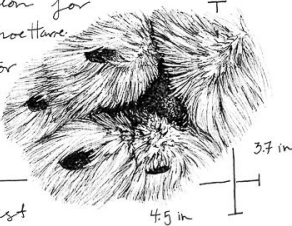

CANADA LYNX

lynx canadensis

• Large, rounded feet with furry pads allow the lynx to walk on the snow surface.

* A key adaptation for hunting Snowshoe hare.

• As a specialist predator of snowshoe hares, the lynx population mirrors the rise and fall of the hare population.

• Lynx are boreal forest dwellers.

dew claw

front claw

rear claw

IDENTIFICATION

• Pelage is greyish-brown in winter and more reddish in color in the summer.

• Tip of tail is completely black.

• Black tufts on tips of ears.

• WEIGHT: 17 to 24 lbs. LENGTH: 30 to 43 in
Butany Finch 13