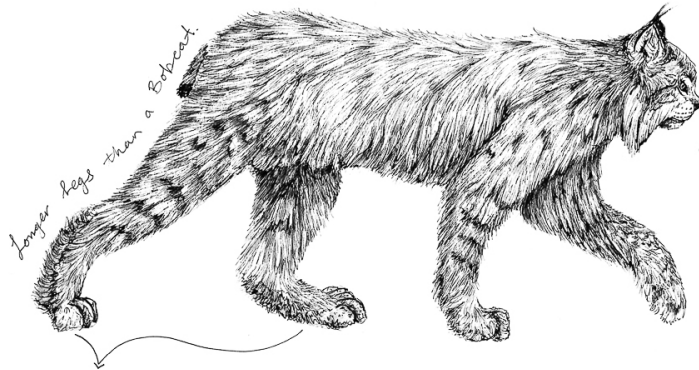

CANADA LYNX

lynx canadensis

• Large, rounded feet with furry pads allow the lynx to walk on the snow surface.

* A key adaptation for hunting Snowshoe hare.

• As a specialist predator of snowshoe hares, the lynx population mirrors the rise and fall of the hare population.

• Lynx are boreal forest dwellers.

dew claw

front claw

rear claw

IDENTIFICATION

• Pelage is greyish-brown in winter and more reddish in color in the summer.

• Tip of tail is completely black.

• Black tufts on tips of ears.

• WEIGHT: 17 to 24 lbs. LENGTH: 30 to 43 in
Brittany Finch 23

Brittany Finch, *Canada Lynx Field Journal*, 2023

ink on paper, 13 x 13 in.

FINC-0006, \$600