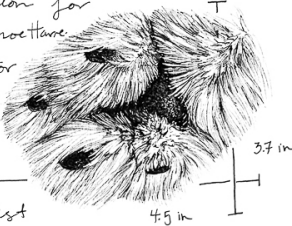

# CANADA LYNX

*lynx canadensis*

• Large, rounded feet with furry pads allow the lynx to walk on the snow surface.

\* A key adaptation for hunting Snowshoe hare.

• As a specialist predator of snowshoe hares, the lynx population mirrors the rise and fall of the hare population.

• Lynx are boreal forest dwellers.

dew claw

front claw

rear claw

## IDENTIFICATION

• Pelage is greyish-brown in winter and more reddish in color in the summer.

• Tip of tail is completely black.

• Black tufts on tips of ears.

• WEIGHT: 17 to 24 lbs.      LENGTH: 30 to 43 in  
Brittany Finch 13