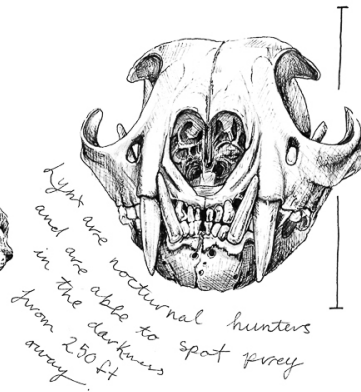

CANADA LYNX

lynx canadensis

• Large, rounded feet with furry pads allow the lynx to walk on the snow surface.

* A key adaptation for hunting Snowshoe hare.

• As a specialist predator of snowshoe hares, the lynx population mirrors the rise and fall of the hare population.

• Lynx are boreal forest dwellers.

dew claw

front claw

rear claw

IDENTIFICATION

• Pelage is greyish-brown in winter and more reddish in color in the summer.

• Tip of tail is completely black.

• Black tufts on tips of ears.

• WEIGHT: 17 to 24 lbs. LENGTH: 30 to 43 in
Brittany Finch 23

Brittany Finch, *Canada Lynx Field Journal*, 2023

ink on paper, 13 x 13 in.

FINC-0006, \$600