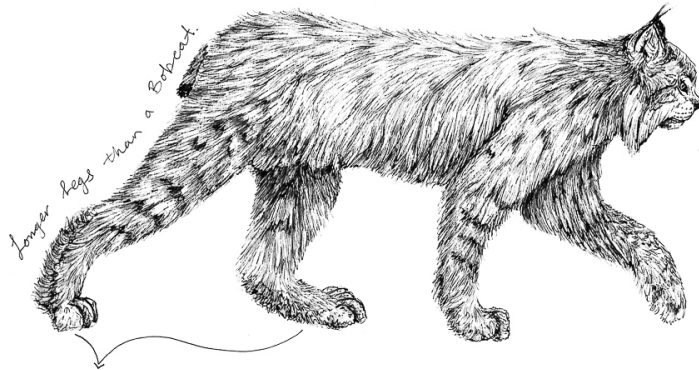

# CANADA LYNX

*lynx canadensis*

• Large, rounded feet with furry pads allow the lynx to walk on the snow surface.

\* A key adaptation for hunting Snowshoe hare.

• As a specialist predator of snowshoe hares, the lynx population mirrors the rise and fall of the hare population.

• Lynx are boreal forest dwellers.

dew claw

front claw

rear claw

## IDENTIFICATION

• Pelage is greyish-brown in winter and more reddish in color in the summer.

• Tip of tail is completely black.

• Black tufts on tips of ears.

• WEIGHT: 17 to 24 lbs.      LENGTH: 30 to 43 in  
Brittany Finch 13