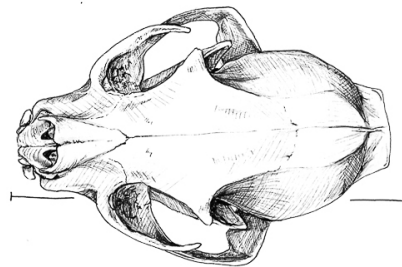

# CANADA LYNX

*lynx canadensis*

• Large, rounded feet with furry pads allow the lynx to walk on the snow surface.

\* A key adaptation for hunting Snowshoe hare.

• As a specialist predator of snowshoe hares, the lynx population mirrors the rise and fall of the hare population.

• Lynx are boreal forest dwellers.

dew claw

front claw

rear claw

## IDENTIFICATION

• Pelage is greyish-brown in winter and more reddish in color in the summer.

• Tip of tail is completely black.

• Black tufts on tips of ears.

• WEIGHT: 17 to 24 lbs.      LENGTH: 30 to 43 in  
Brittany Finch 13