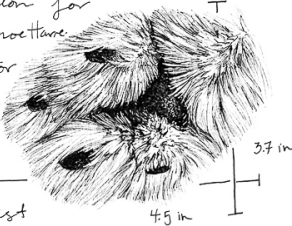

CANADA LYNX

lynx canadensis

• Large, rounded feet with furry pads allow the lynx to walk on the snow surface.

* A key adaptation for hunting Snowshoe hare.

• As a specialist predator of snowshoe hares, the lynx population mirrors the rise and fall of the hare population.

• Lynx are boreal forest dwellers.

dew claw

front claw

rear claw

IDENTIFICATION

• Pelage is greyish-brown in winter and more reddish in color in the summer.

• Tip of tail is completely black.

• Black tufts on tips of ears.

• WEIGHT: 17 to 24 lbs. LENGTH: 30 to 43 in
Brittany Finch 23

Brittany Finch, *Canada Lynx Field Journal*, 2023

ink on paper, 13 x 13 in.

FINC-0006, \$600