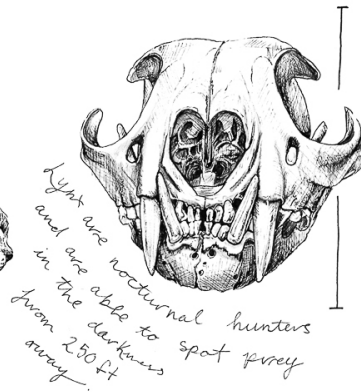

# CANADA LYNX

*lynx canadensis*

• Large, rounded feet with furry pads allow the lynx to walk on the snow surface.

\* A key adaptation for hunting Snowshoe hare.

• As a specialist predator of snowshoe hares, the lynx population mirrors the rise and fall of the hare population.

• Lynx are boreal forest dwellers.

dew claw

front claw

rear claw

## IDENTIFICATION

• Pelage is greyish-brown in winter and more reddish in color in the summer.

• Tip of tail is completely black.

• Black tufts on tips of ears.

• WEIGHT: 17 to 24 lbs.      LENGTH: 30 to 43 in  
Brittany Finch 13