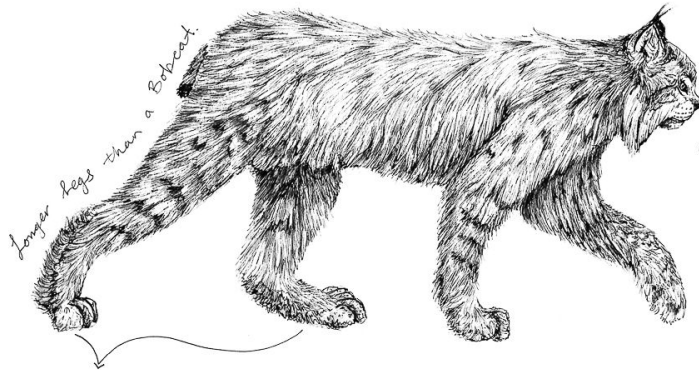

# CANADA LYNX

*lynx canadensis*

• Large, rounded feet with furry pads allow the lynx to walk on the snow surface.

\* A key adaptation for hunting Snowshoe hare.

• As a specialist predator of snowshoe hares, the lynx population mirrors the rise and fall of the hare population.

• Lynx are boreal forest dwellers.

dew claw

front claw

rear claw

## IDENTIFICATION

• Pelage is greyish-brown in winter and more reddish in color in the summer.

• Top of tail is completely black.

• Black tufts on tips of ears.

• WEIGHT: 17 to 24 lbs.      LENGTH: 30 to 43 in  
Brittany Finch 13