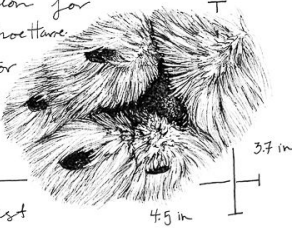

# CANADA LYNX

*lynx canadensis*

• Large, rounded feet with furry pads allow the lynx to walk on the snow surface.

\* A key adaptation for hunting Snowshoe hare.

• As a specialist predator of snowshoe hares, the lynx population mirrors the rise and fall of the hare population.

• Lynx are boreal forest dwellers.

dew claw

front claw

rear claw

## IDENTIFICATION

• Pelage is greyish-brown in winter and more reddish in color in the summer.

• Top of tail is completely black.

• Black tufts on tips of ears.

• WEIGHT: 17 to 24 lbs.      LENGTH: 30 to 43 in  
Brittany Finch 13