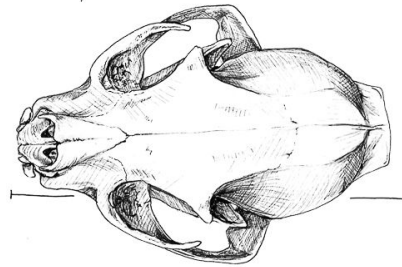

# CANADA LYNX

*lynx canadensis*

• Large, rounded feet with furry pads allow the lynx to walk on the snow surface.

\* A key adaptation for hunting Snowshoe hare.

• As a specialist predator of snowshoe hares, the lynx population mirrors the rise and fall of the hare population.

• Lynx are boreal forest dwellers.

dew claw

front claw

rear claw

## IDENTIFICATION

• Pelage is greyish-brown in winter and more reddish in color in the summer.

• Top of tail is completely black.

• Black tufts on tips of ears.

• WEIGHT: 17 to 24 lbs.      LENGTH: 30 to 43 in  
Brittany Finch 13