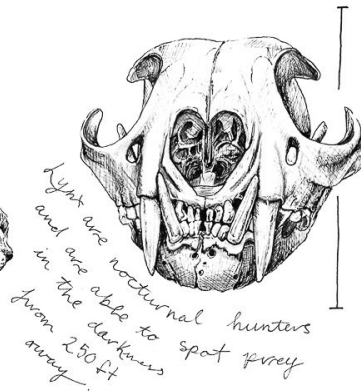

# CANADA LYNX

*lynx canadensis*

• Large, rounded feet with furry pads allow the lynx to walk on the snow surface.

\* A key adaptation for hunting Snowshoe hare.

• As a specialist predator of snowshoe hares, the lynx population mirrors the rise and fall of the hare population.

• Lynx are boreal forest dwellers.

dew claw

front claw

rear claw

## IDENTIFICATION

• Pelage is greyish-brown in winter and more reddish in color in the summer.

• Top of tail is completely black.

• Black tufts on tips of ears.

• WEIGHT: 17 to 24 lbs.      LENGTH: 30 to 43 in  
Brittany Finch 13